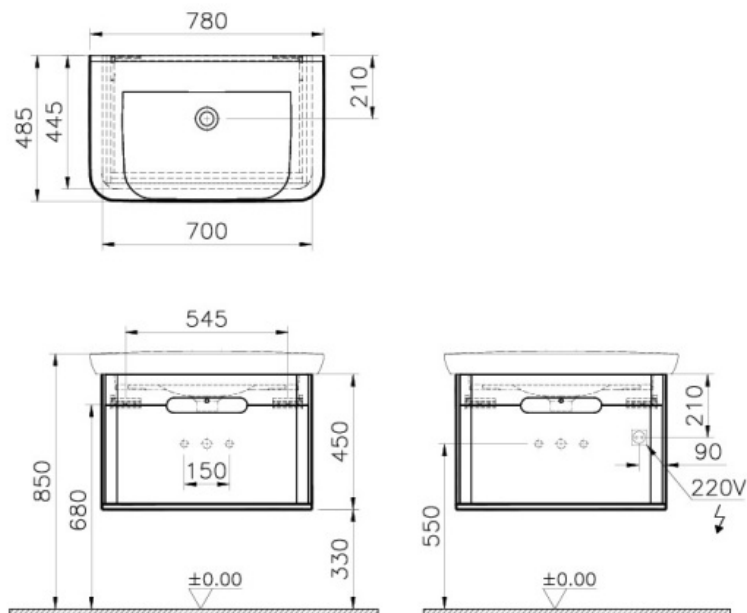

Description Sento Washbasin Unit, 80 cm, with 1 drawer, without legs, Matte Anthracite

Code 60819
 Product Properties Soft-Close
 Tap Hole Option One Tap Hole
 Leg Not Available
 Coating Thermoform
 Colour Dark Olive
 Width 80
 Depth 49
 Height 50