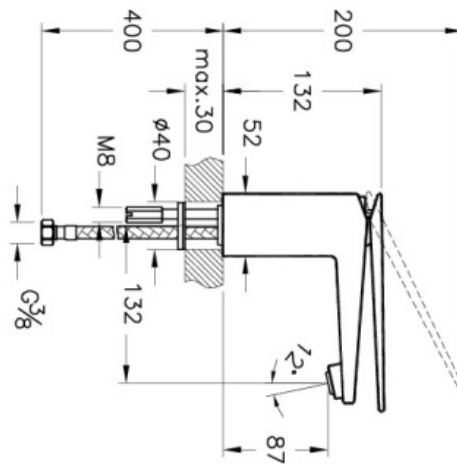

Description	Brava Basin Mixer
Code	A42352EXP
Faucet Type	Standard
Installation Type	Standard
Water Label	A
Working Pressure	0,5-10 Bar (Recommended 3-5 Bar)
Coating	Chrome
Cartridge	35 mm Cartridge Flow and Temperature Adjustable
Aerator	Silicon Aerator
Colour	Chrome