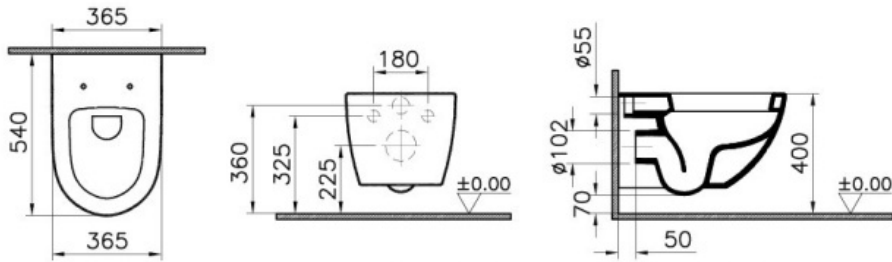

Description Sento Wall-Hung Wc Pan

Code	4448B003-0075
Product Properties	Water Saving
Connection Type	Wall-Hung
Bidet Nozzle Inlet	Without Nozzle
CE	Yes
Material	Ceramic
Compatible Products	86 ++++ Toilet Seat
VitrAclean	No
Colour	White

- *Duvar kalınlığına göre ilave boru gerekebilir.
- *Additional pipe may be required due to wall thickness
- *Ein zusätzliches Ablaufrohr ist je nach Wandstärke erforderlich

VitrA retains the right to change details about the products and technical specifications without prior notice.